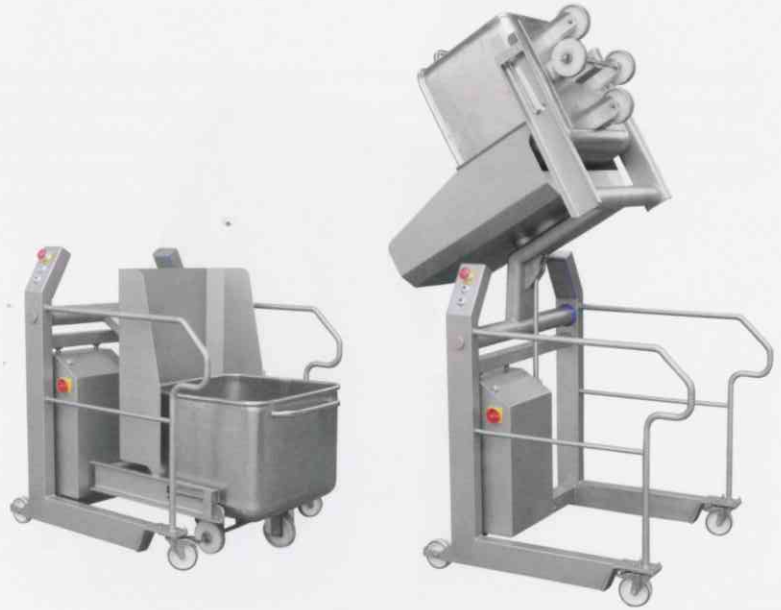

Swing Loader PZ-3/250

Max tilting capacity[kg]	350
Installed power [kW]	0,37
Voltage [V,Hz]	400,50 230,50
Net weight [kg]	280

H [cm]	H1 [cm]	H2 [cm]	A [cm]	L [cm]	a [°]
125	115	228	102	125	120