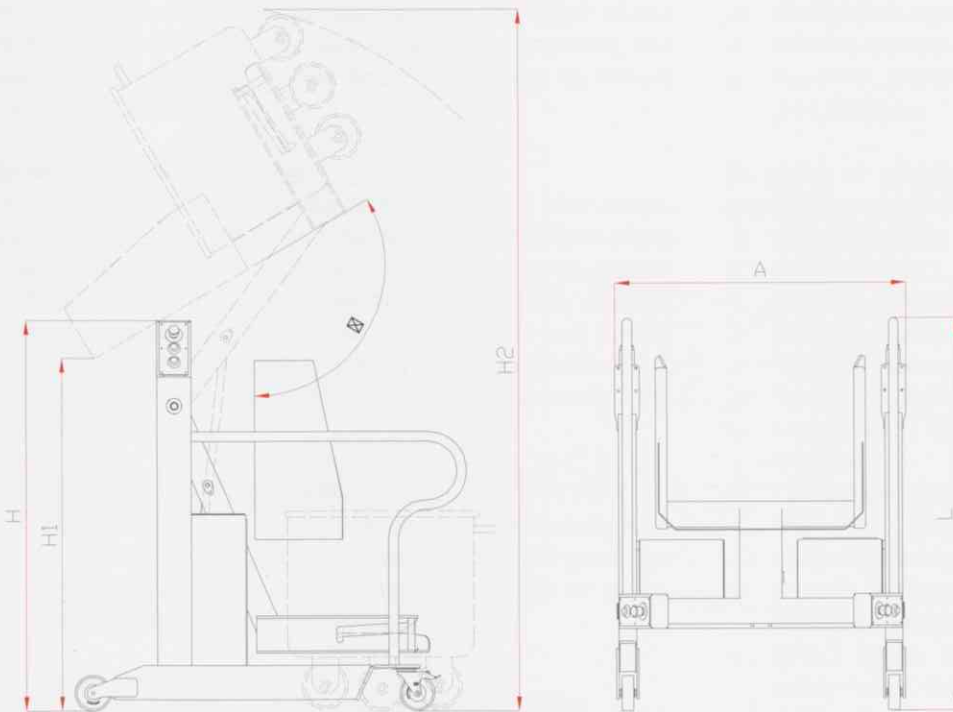

Swing Loader PZ-3/250

Max tilting capacity[kg]	350
Installed power [kW]	0,37
Voltage [V,Hz]	400,50 230,50
Net weight [kg]	280

H [cm]	H1 [cm]	H2 [cm]	A [cm]	L [cm]	a [°]
125	115	228	102	125	120